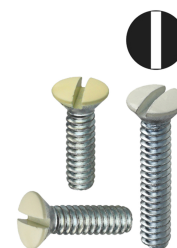

Product Specifications

#6-32 Assorted Wall Plate Screw Kit (12 Compartment)

Part Number APS2

Category Number 4760

UPC 781002276425

The APS2 is a 12 compartment kit that features 450 assorted 6-32 wall plate screws ranging in different lengths and colors. Wall Plate Screws are used to to fasten outlet covers and electrical wall plates.

Physical Characteristics

Bit	IB1SC
Type	Wall Plate Screw Kit
Drive Type	Slotted
Head Type	Oval
Bit Size	#1
Length (in)	1/2", 3/4", 1"
Material	Carbon Steel
Finish	Zinc Plated
Color	Various
Number of Pieces	450

Performance Data

Applications	Wall Plates
Special Features	Includes Most Popular Sizes

Packaging Details

Kit Contains	(50) 5/16" Ivory, (50) 5/16" White, (50) 5/16" Almond, (50) 1/2" Ivory, (50) 1/2" White, (50) 1/2" Almond, (30) 3/4" Ivory, (30) 3/4" White, (30) 3/4" Almond (25) 1" Ivory, (25) 1" White, (25) 1" Almond
Standard Qty	1
Master Qty	6
Price Per	1
Package Length	8.43
Package Width	4.17
Package Height	1.34
Net Weight	1.2
Package Weight	1.20
Package Type	Twelve Compartment Box